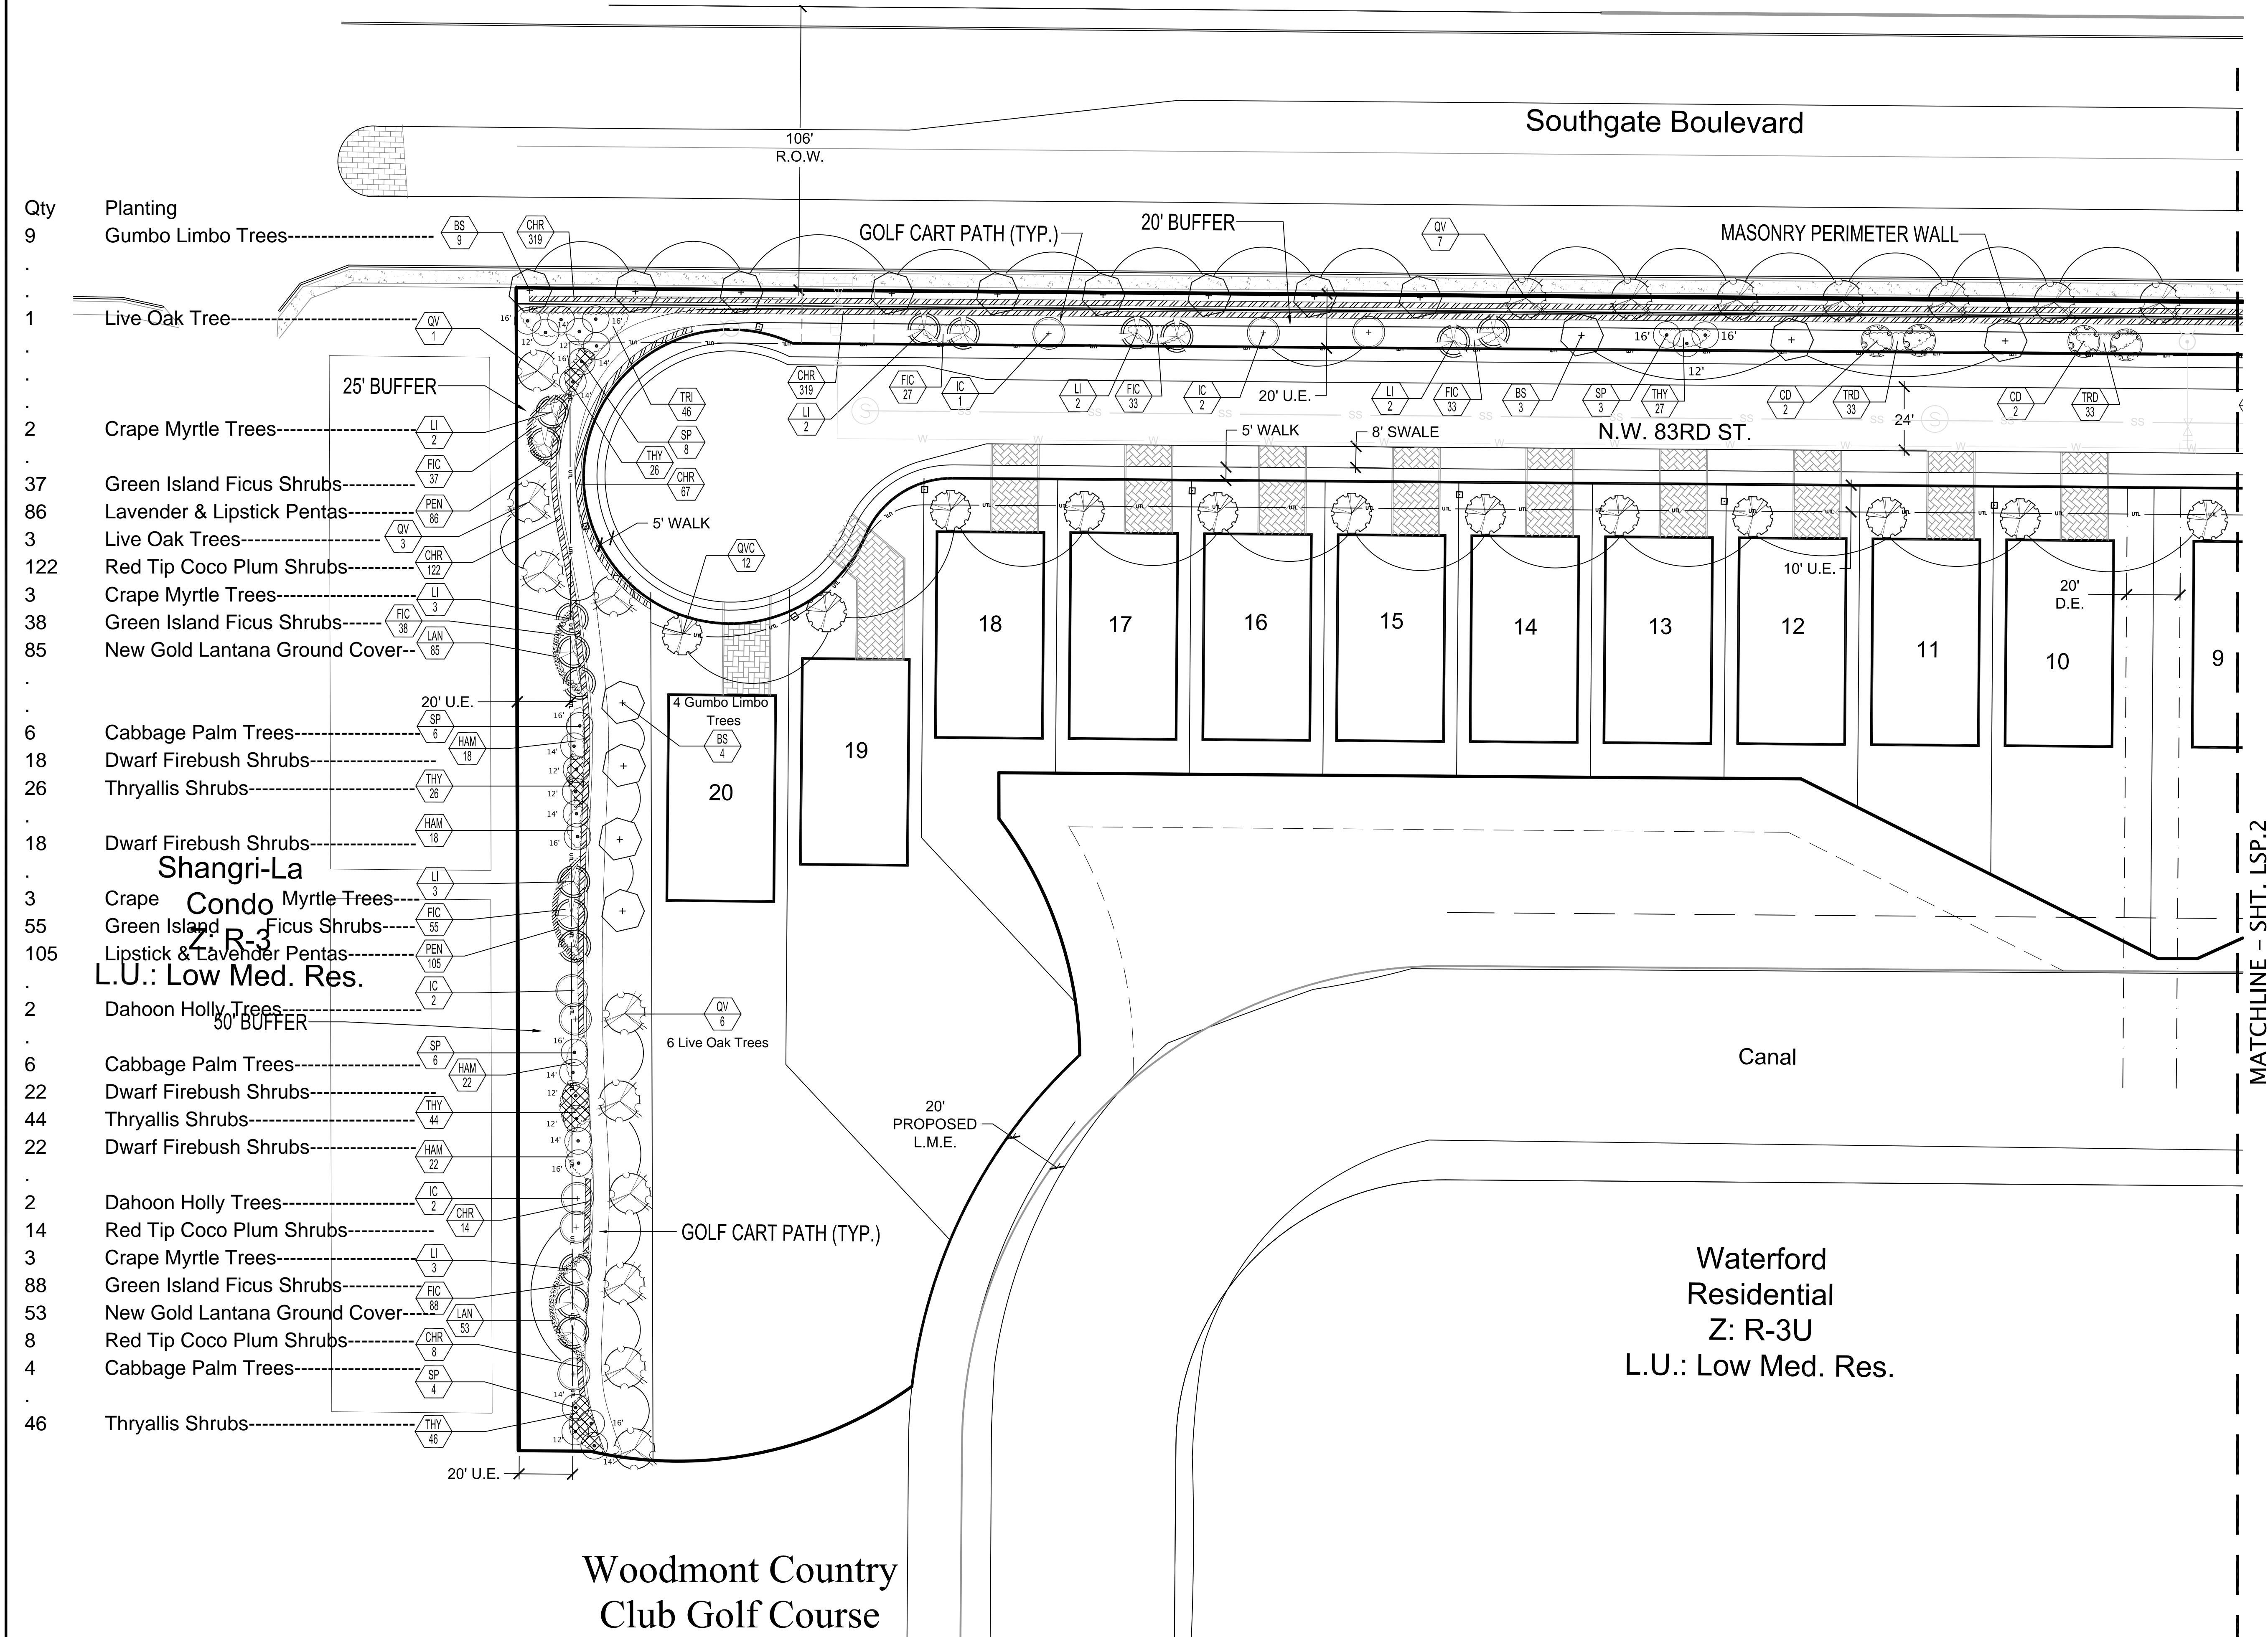

WOODMONT COUNTRY CLUB - RESIDENTIAL
 WOODMONT COUNTRY CLUB, INC.
 PULTE GROUP
 N.W. 80 AVENUE
 TAMARAC, FLORIDA 33021

POD E
 LANDSCAPE
 PLAN

SCALE: 1"=30'
 CHECKED BY: W.E.D./R.M.B.
 DRAWN BY: W.E.D.
 DATE: 6.21.16
 FILE:
 SHEET
SP.4/LSP.1
 4 OF 6 SHEETS

NOTE:
 - OPEN SPACE PARCELS WITHIN POD "E" TO BE MAINTAINED BY H.O.A.
 - ALL PROPOSED LANDSCAPE TO BE ADJUSTED TO AVOID CONFLICTS WITH PROPOSED/EXISTING UTILITIES AND EASEMENTS.